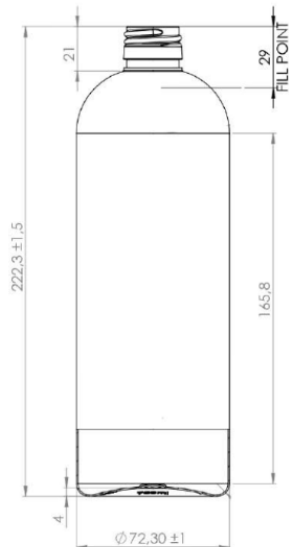

Daily Tall 750

General info

Item no. (SKU):	
Family / Range:	MISC
Capacity:	750ml
Neck:	28 ROPP
Weight:	35
Shape:	Round
Material:	PET
Colour:	All Colours Available
Print Areas:	
Country of Origin:	Lithuania

Packaging Info

Packed in Boxes

Box Dimensions (mm):	594 x 394 x 448
Quantity per box (pcs):	
Boxes per pallet (pcs):	
Quantity per pallet (pcs):	
Net weight (kg):	
Gross weight (kg):	
Pallet height (mm):	2400

Packed in PE bags on trays (Full pallet)

Tray dimensions (mm):	1200 x 800 x 50
Quantity per tray (pcs):	190
Quantity per PE bag (pcs):	95
PE bags per tray (pcs):	5
Trays per pallet (pcs):	10
Quantity per pallet (pcs):	1900
Net weight (kg):	67
Gross weight (kg):	107
Pallet height (mm):	2400